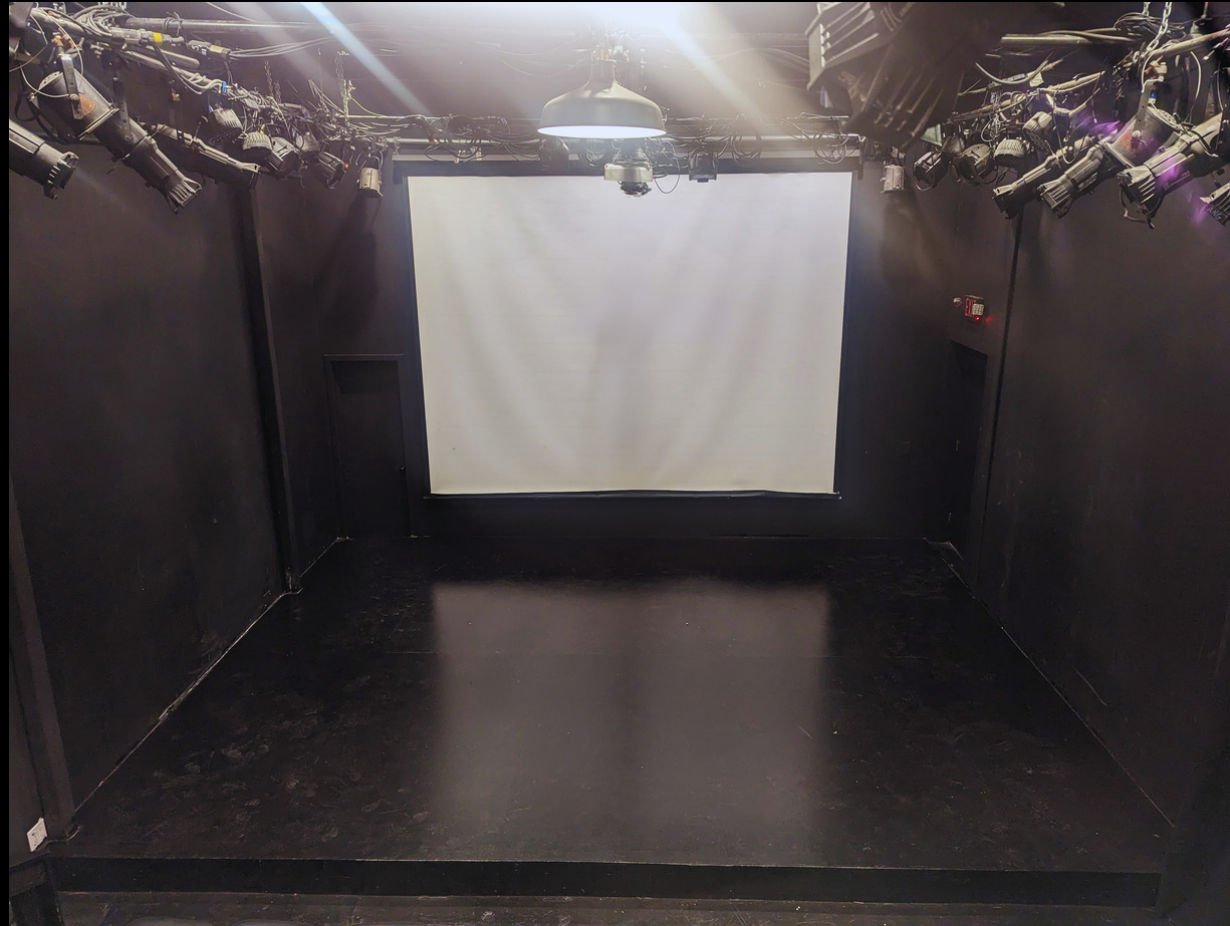

THEATRE 68 ARTS COMPLEX

With three theatres we have something for everyone!

Large Indoor/Outdoor Lobby, Central Box Office & Concessions, Large Marquee on Lankershim, Patron AND Artist Restrooms, Large Green Room/Kitchenette

INDOOR/OUTDOOR LOBBY

THE LOBBY

THE ROSALIE

**THE ROSALIE
WITH A BLANK
STAGE
& WORKLIGHTS**

**20 FT WIDE BY 15
FT DEEP**

**PROJECTOR
SCREEN**

**2 ACTOR
ENTRANCES**

THE ROSALIE

70 SEATS

THE ROSALIE

EXAMPLES OF DIFFERENT SETS THAT FULL PRODUCTIONS HAVE BROUGHT IN

SET OF LET ME IN

SET OF LENNY BRUCE

THE EMERSON

**THE EMERSON
WITH A BLANK
STAGE
& WORKLIGHTS**

**24 FT WIDE BY 14
FT DEEP**

SET OF GROUP THERAPY

THE BECKETT

28-49 SEATS

**THE BECKETT
WITH A BLANK
STAGE
&
WORKLIGHTS**

**23 FT WIDE BY
9 FT 8 IN FT
DEEP**

**1 ACTOR
ENTRANCE
ONSTAGE**

**BALCONY
SEATING**

THE B-MO STUDIO