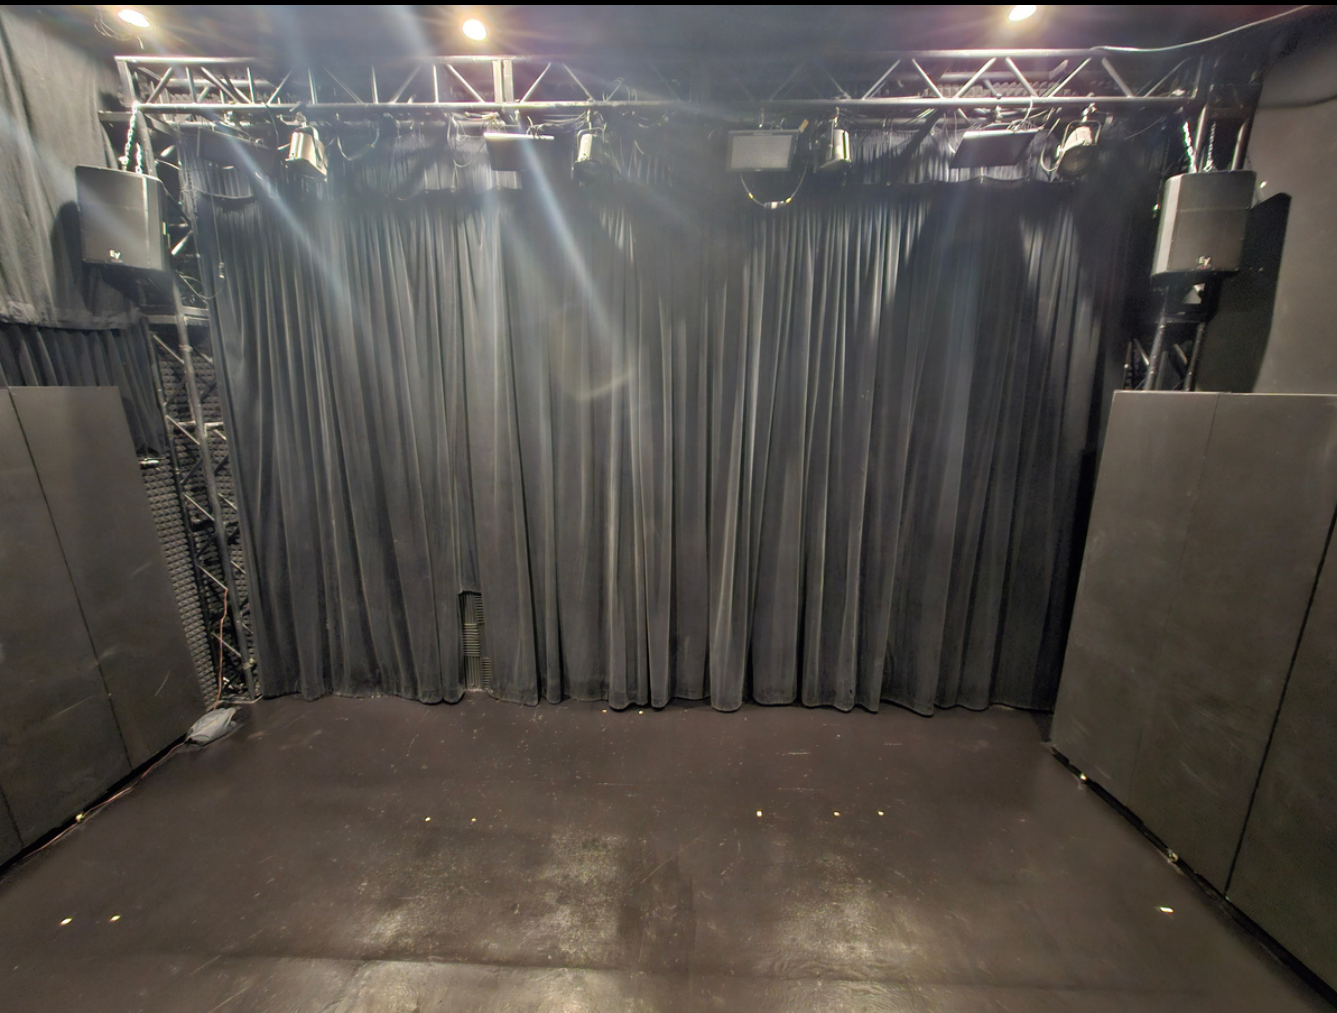

INDOOR/OUTDOOR LOBBY

THE LOBBY

THE ROSALIE

**THE ROSALIE
WITH A BLANK
STAGE
& WORKLIGHTS**

**20 FT WIDE BY 15
FT DEEP**

**PROJECTOR
SCREEN**

**2 ACTOR
ENTRANCES**

THE ROSALIE

70 SEATS

THE ROSALIE

EXAMPLES OF DIFFERENT SETS THAT FULL PRODUCTIONS HAVE BROUGHT IN

SET OF LET ME IN

SET OF LENNY BRUCE

THE EMERSON

**THE EMERSON
WITH A BLANK
STAGE
& WORKLIGHTS**

**24 FT WIDE BY 14
FT DEEP**

**PROJECTOR
SCREEN**

**2 ACTOR
ENTRANCES**

**SECOND STORY
SET OPTIONS**

THE EMERSON

50 SEATS

THE EMERSON

EXAMPLES OF DIFFERENT SETS THAT FULL PRODUCTIONS HAVE BROUGHT IN

SET OF DRIVER'S SEAT

SET OF GROUP THERAPY

THE BECKETT

28-49 SEATS

**THE BECKETT
WITH A BLANK
STAGE
&
WORKLIGHTS**

**23 FT WIDE BY
9 FT 8 IN FT
DEEP**

**1 ACTOR
ENTRANCE
ONSTAGE**

**BALCONY
SEATING**

THE B-MO STUDIO