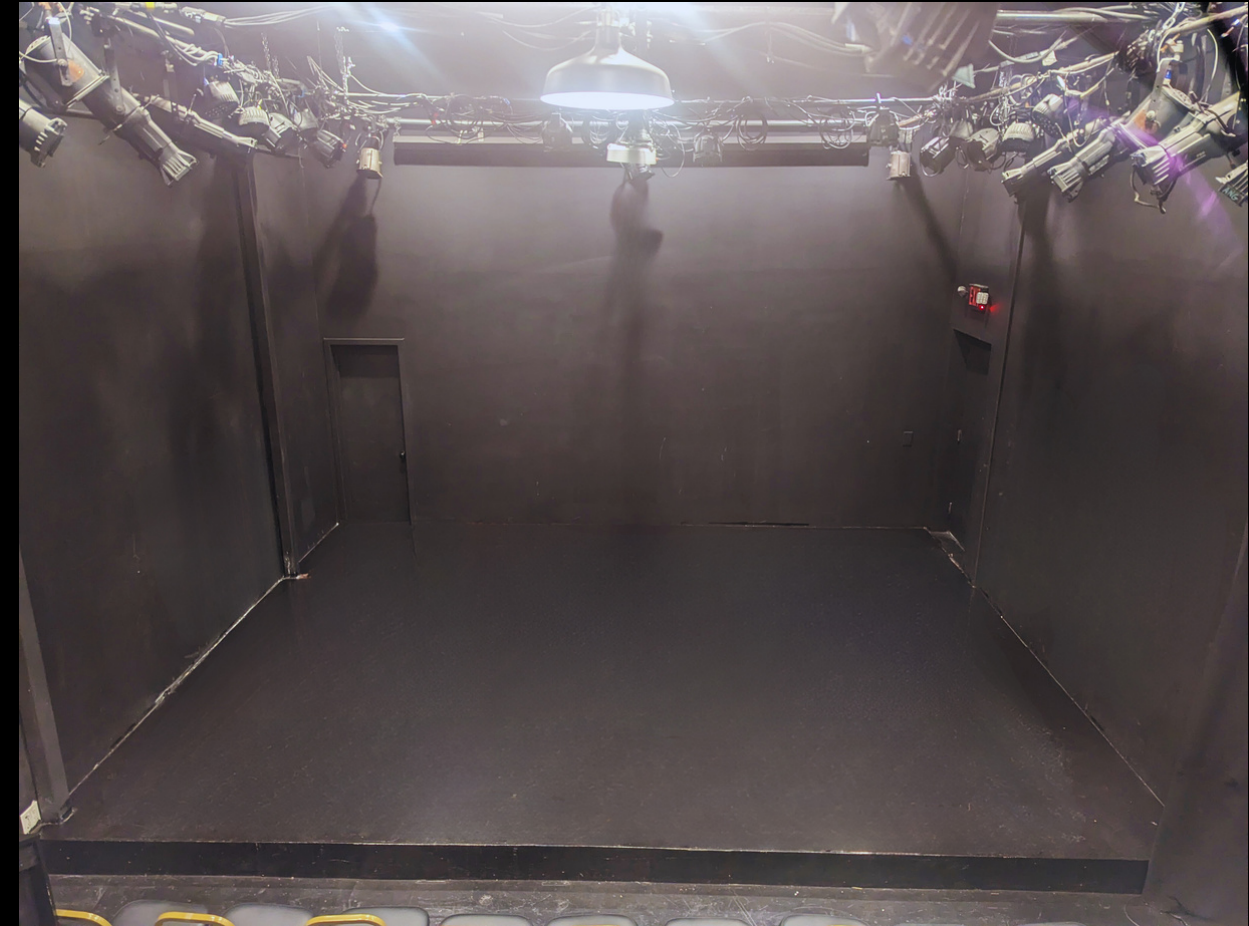

INDOOR/OUTDOOR LOBBY

THE LOBBY

THE ROSALIE

**THE ROSALIE
WITH A BLANK
STAGE
& WORKLIGHTS**

**20 FT WIDE BY 15
FT DEEP**

**PROJECTOR
SCREEN**

**2 ACTOR
ENTRANCES**

THE ROSALIE

70 SEATS

THE ROSALIE

EXAMPLES OF DIFFERENT SETS THAT FULL PRODUCTIONS HAVE BROUGHT IN

SET OF LET ME IN

SET OF LENNY BRUCE

THE EMERSON

**THE EMERSON
WITH A BLANK
STAGE
& WORKLIGHTS**

**24 FT WIDE BY 14
FT DEEP**

**PROJECTOR
SCREEN**

**2 ACTOR
ENTRANCES**

**SECOND STORY
SET OPTIONS**

THE EMERSON

50 SEATS

THE EMERSON

EXAMPLES OF DIFFERENT SETS THAT FULL PRODUCTIONS HAVE BROUGHT IN

SET OF DRIVER'S SEAT

SET OF GROUP THERAPY

THE BECKETT

28-49 SEATS

**THE BECKETT
WITH A BLANK
STAGE
&
WORKLIGHTS**

**23 FT WIDE BY
9 FT 8 IN FT
DEEP**

**1 ACTOR
ENTRANCE
ONSTAGE**

**BALCONY
SEATING**

THE B-MO STUDIO