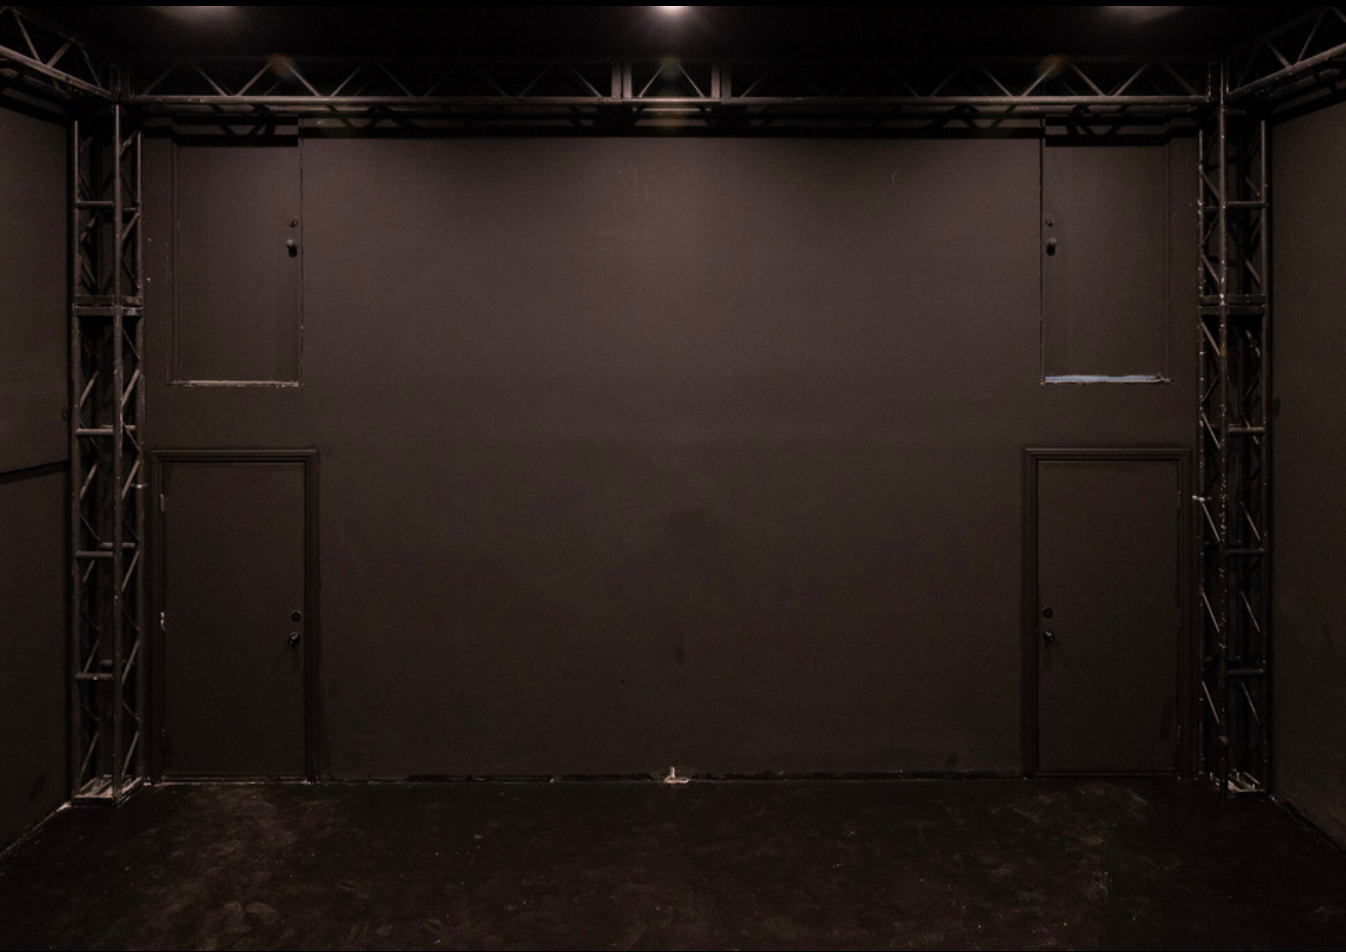

INDOOR/OUTDOOR LOBBY

THE LOBBY

THE ROSALIE

**THE ROSALIE
WITH A BLANK
STAGE
& WORKLIGHTS**

**20 FT WIDE BY 15
FT DEEP**

**PROJECTOR
SCREEN**

**2 ACTOR
ENTRANCES**

THE ROSALIE

70 SEATS

THE ROSALIE

EXAMPLES OF DIFFERENT SETS THAT FULL PRODUCTIONS HAVE BROUGHT IN

SET OF LET ME IN

SET OF LENNY BRUCE

THE EMERSON

**THE EMERSON
WITH A BLANK
STAGE
& WORKLIGHTS**

**24 FT WIDE BY 14
FT DEEP**

**PROJECTOR
SCREEN**

**2 ACTOR
ENTRANCES**

**SECOND STORY
SET OPTIONS**

THE EMERSON

50 SEATS

THE EMERSON

EXAMPLES OF DIFFERENT SETS THAT FULL PRODUCTIONS HAVE BROUGHT IN

SET OF DRIVER'S SEAT

SET OF GROUP THERAPY

THE BECKETT

28-49 SEATS

**THE BECKETT
WITH A BLANK
STAGE
&
WORKLIGHTS**

**23 FT WIDE BY
9 FT 8 IN FT
DEEP**

**1 ACTOR
ENTRANCE
ONSTAGE**

**BALCONY
SEATING**

THE B-MO STUDIO